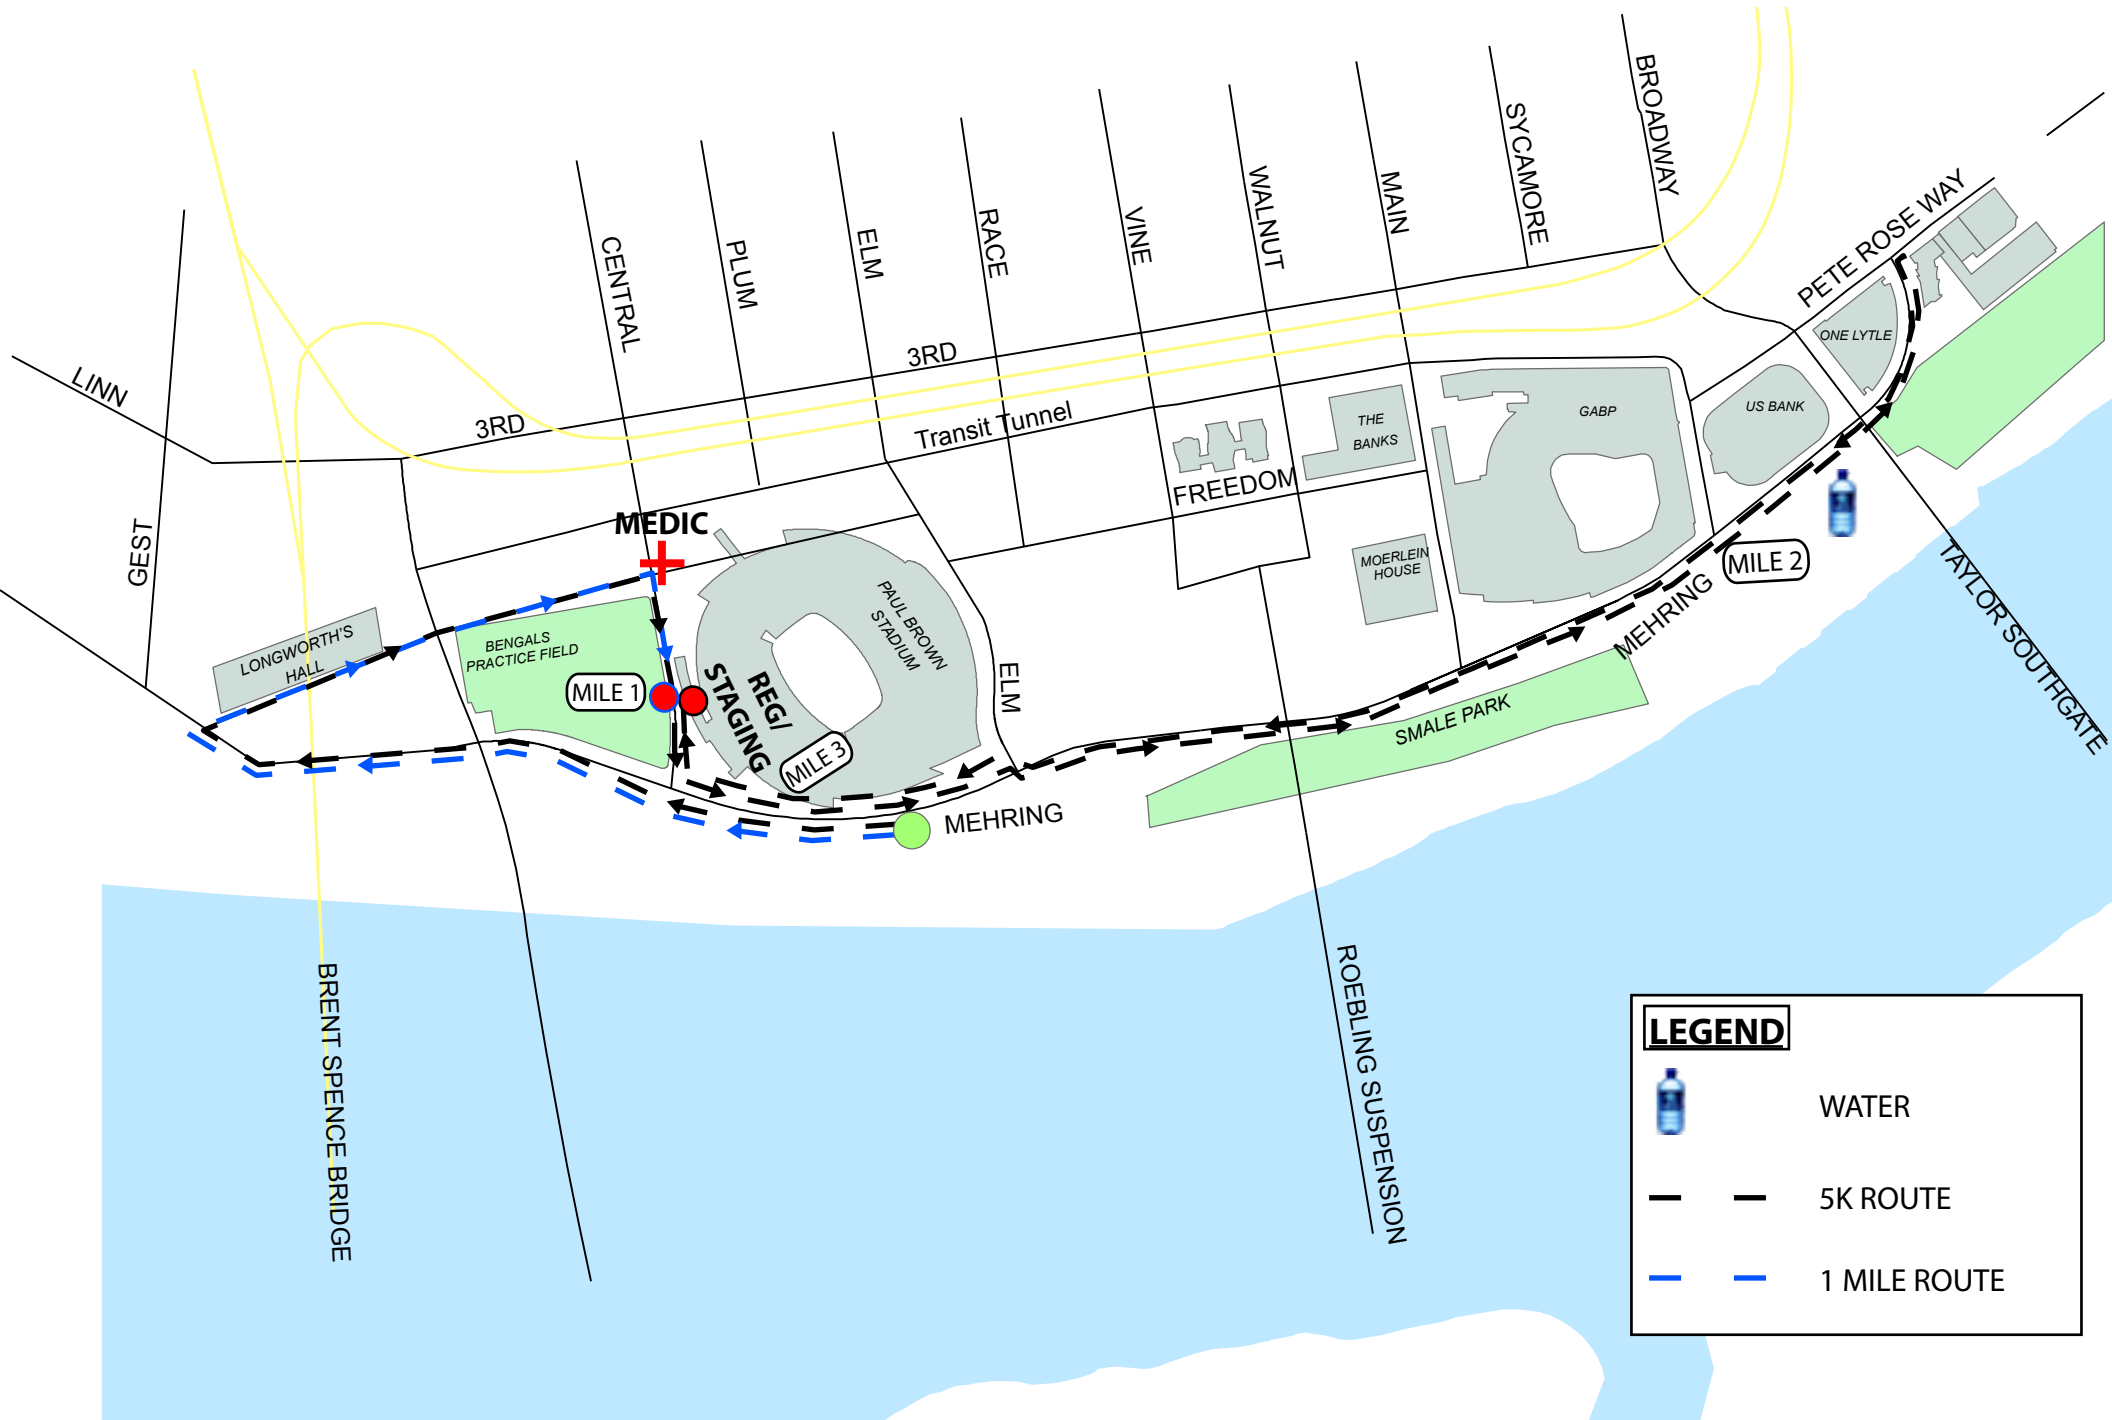

COURSE MAP

LEGEND

-  WATER
-  5K ROUTE
-  1 MILE ROUTE